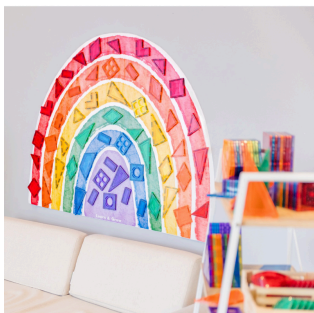

LEARN & GROW TOYS

MAGNETIC WALL DECALS

We have currently have 3 magnetic wall decals that will be available to stockists in March 2025.

Our Magnetic Wall Decals transform any playroom or learning space into a dynamic hub for creativity and exploration with our large Multifunctional Wall Decal.

Perfect for displaying magnetic tiles, fostering imaginative play, and encouraging hands-on learning.

The Magnetic Wall Decal doubles as a whiteboard, providing a clean canvas for doodling, drawing, and practicing writing, easily erasable for endless fun.