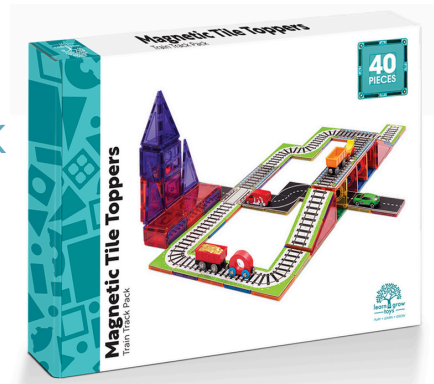

We have 8 Magnetic Tile Toppers available.

1. **Magnetic Tile Toppers - Road Pack (40 Piece)**
2. **Magnetic Tile Toppers - Train Pack (36 Piece)**
3. **Magnetic Tiles Toppers - Numeracy Pack (40 Piece)**
4. **Magnetic Tiles Toppers - Animal Duo Pack (40 Piece)**
5. **Magnetic Tiles Toppers - Alphabet Upper Case Pack (40 Piece)**
6. **Magnetic Tiles Toppers - Alphabet Lower Case Pack (40 Piece)**
7. **Magnetic Tiles Toppers - Castle Pack (40 Piece)**

MAGNETIC TILE TOPPERS - ROAD PACK

The 40 piece set includes:

- 17 Straight road pieces
- 8 Curved road pieces
- 4 Cross roads
- 6 T-intersections
- 5 Car parking spaces

SKU: MTT-40PC-ROAD

MAGNETIC TILE TOPPERS - TRAIN TRACK PACK

The 36 piece set includes:

- 7 Curved track pieces
- 12 Straight track pieces
- 4 Right Hand branch
- 4 Left Hand Branch
- 2 T Intersection
- 1 Rail Stop
- 2 Level Crossings
- 4 Double Bridge pieces

SKU: MTT-40PC-TRAIN