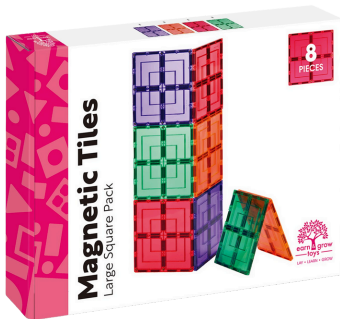

The 2 piece set includes:

- 2 Car bases with rubber wheels in red and yellow

SKU: MT-2PC-CBASE-S

MAGNETIC TILES EXPANSION PACKS

We have 4 Expansion packs.

Our Expansion packs are a great way to broaden the creative play opportunities and create some incredible builds!

1. **Magnetic Tiles 8 Piece Large Square Pack**
2. **Magnetic Tiles 36 Piece Small Square Pack**
3. **Magnetic Tiles 36 Piece Geometric Pack**
4. **Magnetic Tiles 18 Piece Dome Pack**

MAGNETIC TILES 8 PIECE LARGE SQUARE PACK