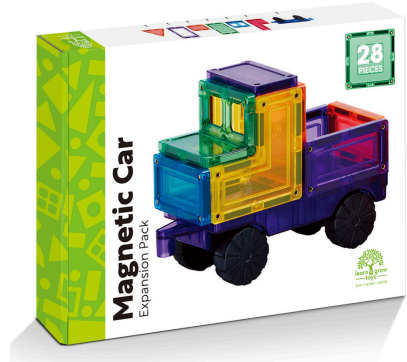

The wheels are made of rubber to be more realistic and durable.

The Hood piece in the Car Expansion Pack features 4 incredibly strong fixing magnets. This is the first time these magnets have ever been used in a magnetic tile.

The L shape is a newly designed piece that has 6 magnets strategically placed to work seamlessly with our Hood piece.

- 1. Magnetic Tiles 28 Piece Car Pack**
- 2. Magnetic Tiles 2 Car Base Pack**

MAGNETIC TILES 28 PIECE CAR PACK

The 28 piece sets includes:

- 2 Car bases with rubber wheels
- 2 Hood Pieces
- 4 "L" shapes
- 8 squares
- 2 right-angled triangles
- 8 half squares
- 2 hollow squares

SKU:MT-28PC-CAREX-S

MAGNETIC TILES 2 CAR BASE PACK